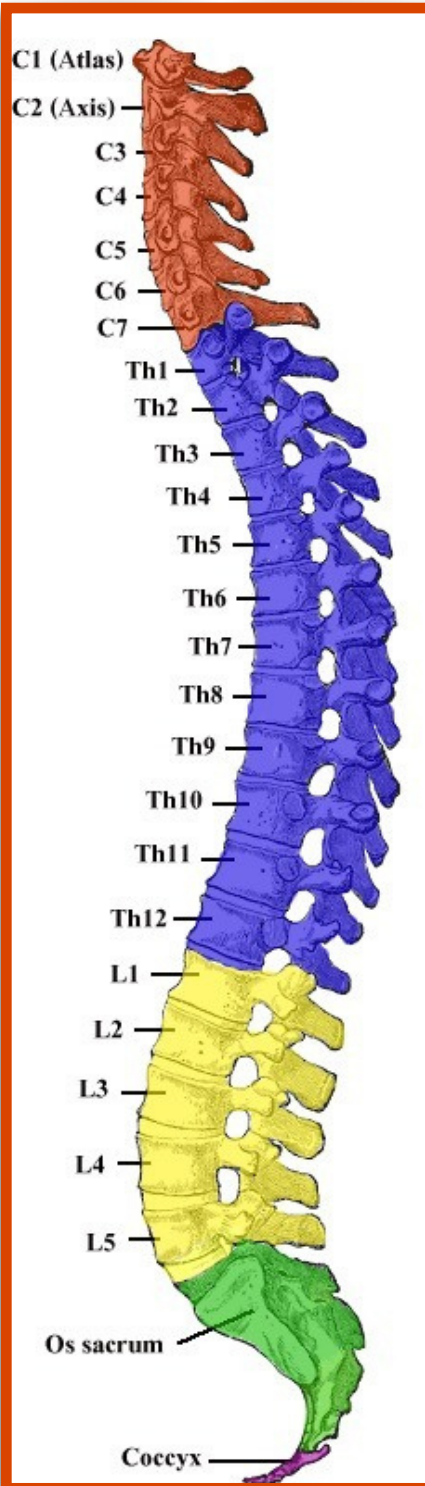

JIN SHIN JYUTSU SAN DIEGO IS PROUD TO PRESENT

“33 Mysterious Vertebrae”

Their Contributions to Health and Happiness
August 9-11, 2024 with Wayne Hackett

This interactive, three-day class will examine the spine's 33 vertebrae and their functions. The relationship of these amazing bones to Numbers, Depths, Fingers, Planets and Astrological Signs will be studied. In addition to lecture and open conversation, students will receive morning afternoon sessions each day for a total of six sessions per student during the class.

Please join us on this journey of discovery!

Class Details

Dates: August 9-11, 2024
(Friday-Sunday)

Hours: 9:00 to 5:30
Registration begins at 8:30
on the first day of class

Venue

Marina Village Conference
Center, 1936 Quivera Way
San Diego CA 92109

Fee: \$395 Cash or
check payable
to Wayne Hackett

Prerequisite:

**One Basic Five-Day
Seminar**

Space is Limited

Register Today!

Contact Lisa Gritton

Wayne Hackett

Senior Instructor